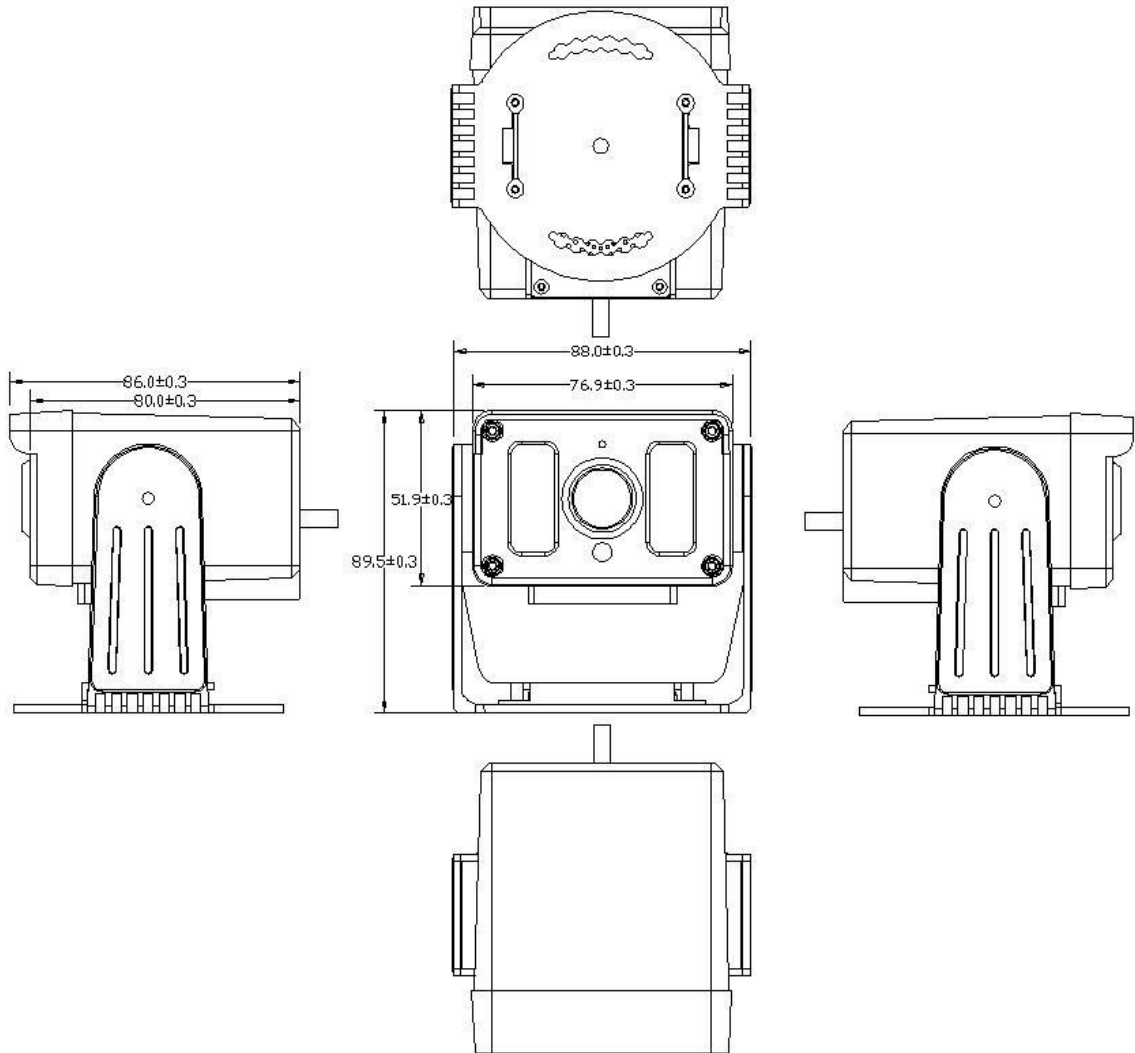

Restartbutton

If you need to restart the device after an exception is detected, you can press the red button on the body for 10s to trigger the restart mechanism.

ProductDisplay